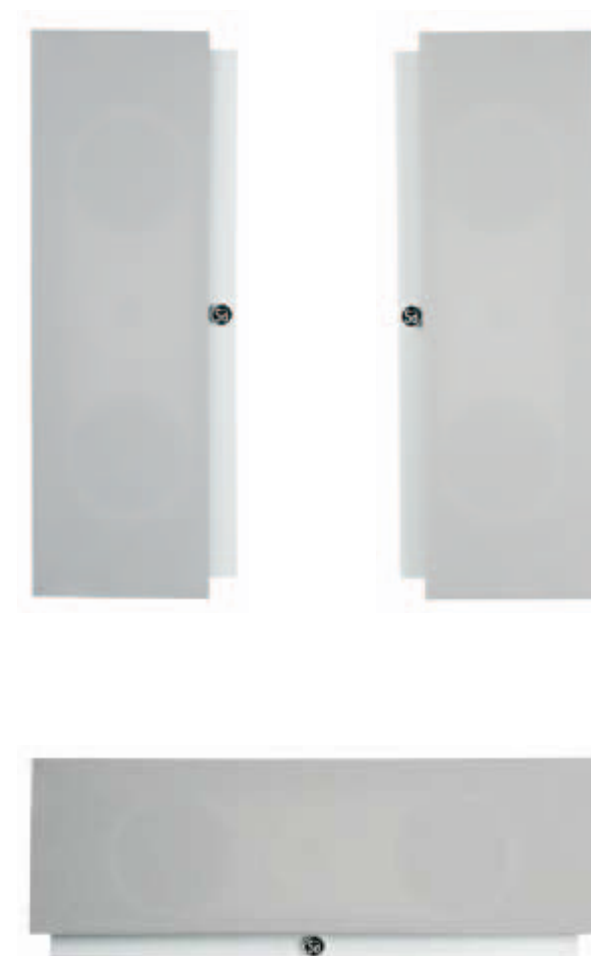

SA exact

No other speaker combines the flexibility, durability and sound quality of the SA exact.

It is unlike any other speaker because it works perfectly in places where ordinary speakers seem out of place. Get used to the idea, that SA exact represents a different way of thinking, one that combines flexibility, durability and world-class sound.